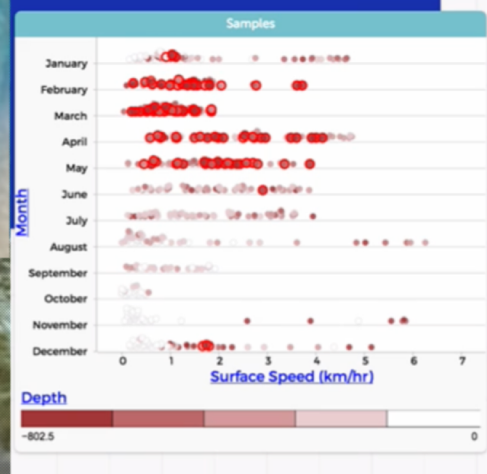

Experiences

Track/Samples

Track (2 cases, 555 set aside)

id	animal_id	species_id
4003	19050200	White S...
4007	19060080	White S...

Samples (638 cases, 555 set aside)

index	Date stamp	latitude	longitude	Depth	Temp	Days	Curviness	Chl	Date
127	114361200	25.71	-138.33	-500	20.0	127	1.1	0.1	3/29/2006
128	114361200	25.03	-138.42	-516	20.4	127	1.1	0.1	3/29/2006
129	114369840	25.4	-138.57	-444	20.5	128	1.1	0.1	3/30/2006
130	114378480	25.76	-138.76	-388	20.7	129	1.1	0.1	3/31/2006
131	114387120	26.04	-138.94	-444	20.8	130	1.1	0	4/1/2006
132	114395760	26.28	-139.27	-468	20.9	131	1.1	0.1	4/2/2006
133	114404040	26.48	-139.83	-308	20.5	132	1.2	0.1	4/3/2006

Map

Track/Samples

Samples (638 cases, 555 set aside)

index	Datestamp	latitude	longitude	Depth	Temp	Days	Curviness	Chl	Date	Month	Distance (km)	Surface Speed (km/hr)
277	115646200	37.92	-122.91	-55	14.5	277	2.7	3.2	8/25/2006 ...	August	7.09	0.3
278	115656840	37.67	-122.96	-60	14.6	277	3.9	3.2	8/26/2006 ...	August	7.09	0.3
279	115665480	37.69	-122.94	0	14.7	278	5.3	2.1	8/27/2006 ...	August	2.84	0.12
1	116045640	37.59	-122.91	-52.5	15	0	1	7.5	10/10/2006...	October		
2	116054280	37.54	-122.97	-32.5	15	1	1	4.1	10/11/2006 ...	October	7.67	0.32
3	116062920	37.49	-123.04	-56.5	15	2	1	1.4	10/12/2006 ...	October	8.31	0.35
4	116071560	37.49	-123.07	-39	15.1	3	1	1.4	10/13/2006 ...	October	2.65	0.11

- +
-
- 🗺️
- 📷
- 🔍
- 🖌️
- 📷

Samples (638 cases, 555 set aside)

Index	Datestamp	latitude	longitude	Depth	Temp	Days	Curviness	Chl	Date	Month	Distance (km)	Surface Speed (km/hr)
119	117065520	22.61	-133.11	-490	21	118	1	0.1	2/5/2007	February	27.42	1.14
120	117074160	22.46	-133.33	-470.5	21.3	119	1	0.1	2/6/2007	February	28.08	1.17
121	117082800	22.27	-133.57	-475.5	21.3	120	1	0.1	2/7/2007	February	32.49	1.35
122	117091440	22.07	-133.78	-479	21.6	121	1	0.1	2/8/2007	February	31.02	1.29
123	117100080	21.88	-133.96	-397.5	22	122	1	0.1	2/9/2007	February	28.12	1.17
124	117108720	21.68	-134.13	-483.5	22.2	123	1	0.1	2/10/2007	February	28.33	1.18