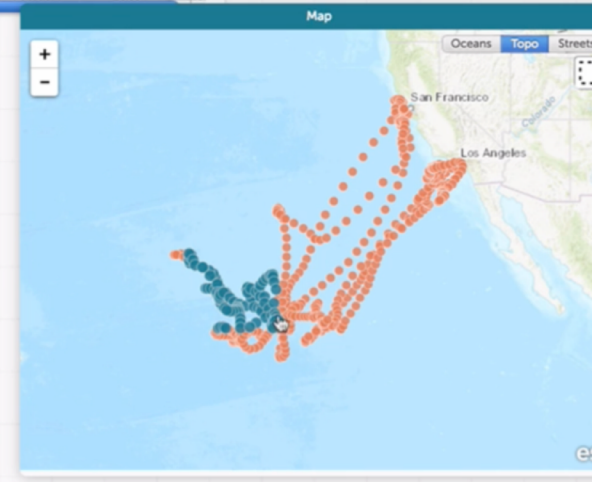

Experiences

Track/Samples

Track (2 cases, 555 set aside)

id	animal_id	species_id
4003	19050200	White S...
4007	19060080	White S...

Samples (638 cases, 555 set aside)

index	Date stamp	latitude	longitude	Depth	Temp	Days	Curviness	Chl	Date
127	114361200	25.71	-138.33	-500	20.0	127	1.1	0.1	3/29/2006
128	114361200	25.03	-138.42	-516	20.4	127	1.1	0.1	3/29/2006
129	114369840	25.4	-138.57	-444	20.5	128	1.1	0.1	3/30/2006
130	114378480	25.76	-138.76	-388	20.7	129	1.1	0.1	3/31/2006
131	114387120	26.04	-138.94	-444	20.8	130	1.1	0	4/1/2006
132	114395760	26.28	-139.27	-468	20.9	131	1.1	0.1	4/2/2006
133	114404040	26.48	-139.83	-308	20.5	132	1.2	0.1	4/3/2006

Map

Track/Samples

Samples (638 cases, 555 set aside)

index	Datestamp	latitude	longitude	Depth	Temp	Days	Curviness	Chl	Date	Month	Distance (km)	Surface Speed (km/hr)
277	115646200	37.92	-122.91	-55	14.5	277	2.7	3.2	8/25/2006 ...	August	7.09	0.3
278	115656840	37.67	-122.96	-60	14.6	277	3.9	3.2	8/26/2006 ...	August	7.09	0.3
279	115665480	37.69	-122.94	0	14.7	278	5.3	2.1	8/27/2006 ...	August	2.84	0.12
1	116045640	37.59	-122.91	-52.5	15	0	1	7.5	10/10/2006...	October		
2	116054280	37.54	-122.97	-32.5	15	1	1	4.1	10/11/2006 ...	October	7.67	0.32
3	116062920	37.49	-123.04	-56.5	15	2	1	1.4	10/12/2006 ...	October	8.31	0.35
4	116071560	37.49	-123.07	-39	15.1	3	1	1.4	10/13/2006 ...	October	2.65	0.11

- +
-
- 🗺️
- 📷
- 🔍
- 🖌️
- 📷

Samples (638 cases, 555 set aside)

Index	Datestamp	latitude	longitude	Depth	Temp	Days	Curviness	Chl	Date	Month	Distance (km)	Surface Speed (km/hr)
119	117065520	22.61	-133.11	-490	21	118	1	0.1	2/5/2007	February	27.42	1.14
120	117074160	22.46	-133.33	-470.5	21.3	119	1	0.1	2/6/2007	February	28.08	1.17
121	117082800	22.27	-133.57	-475.5	21.3	120	1	0.1	2/7/2007	February	32.49	1.35
122	117091440	22.07	-133.78	-479	21.6	121	1	0.1	2/8/2007	February	31.02	1.29
123	117100080	21.88	-133.96	-397.5	22	122	1	0.1	2/9/2007	February	28.12	1.17
124	117108720	21.68	-134.13	-483.5	22.2	123	1	0.1	2/10/2007	February	28.33	1.18