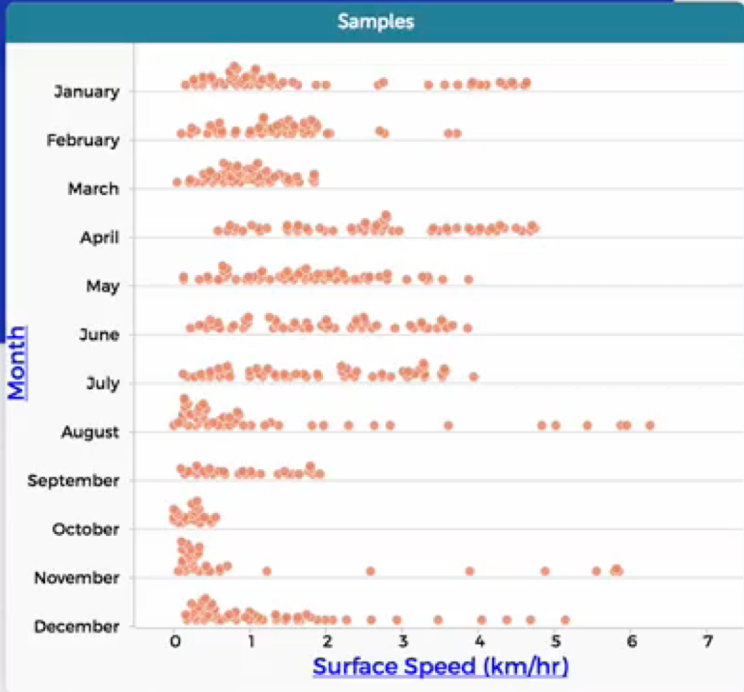

Experiences

Track/Samples

Track (2 cases, 555 set aside)

id	animal_id	species_id
4003	19050200	White S...
4007	19060080	White S...

Samples (638 cases, 555 set aside)

index	Date stamp	latitude	longitude	Depth	Temp	Days	Curviness	Chl	Date
127	114361200	25.71	-138.33	-500	20.0	127	1.1	0.1	3/29/2006
128	114361200	25.03	-138.42	-516	20.4	127	1.1	0.1	3/29/2006
129	114369840	25.4	-138.57	-444	20.5	128	1.1	0.1	3/30/2006
130	114378480	25.76	-138.76	-388	20.7	129	1.1	0.1	3/31/2006
131	114387120	26.04	-138.94	-444	20.8	130	1.1	0	4/1/2006
132	114395760	26.28	-139.27	-468	20.9	131	1.1	0.1	4/2/2006
133	114404040	26.48	-139.83	-308	20.5	132	1.2	0.1	4/3/2006

Map

Track/Samples

Samples (638 cases, 555 set aside)

index	Datestamp	latitude	longitude	Depth	Temp	Days	Curviness	Chl	Date	Month	Distance (km)	Surface Speed (km/hr)
277	115646200	37.92	-122.91	-55	14.5	277	2.7	3.2	8/25/2006 ...	August	7.09	0.3
278	115656840	37.67	-122.96	-60	14.6	277	3.9	3.2	8/26/2006 ...	August	7.09	0.3
279	115665480	37.69	-122.94	0	14.7	278	5.3	2.1	8/27/2006 ...	August	2.84	0.12
1	116045640	37.59	-122.91	-52.5	15	0	1	7.5	10/10/2006...	October		
2	116054280	37.54	-122.97	-32.5	15	1	1	4.1	10/11/2006 ...	October	7.67	0.32
3	116062920	37.49	-123.04	-56.5	15	2	1	1.4	10/12/2006 ...	October	8.31	0.35
4	116071560	37.49	-123.07	-39	15.1	3	1	1.4	10/13/2006 ...	October	2.65	0.11

- +
-
- 🗺️
- 📷
- 🔍
- 🖌️
- 📷

Samples (638 cases, 555 set aside)

Index	Datestamp	latitude	longitude	Depth	Temp	Days	Curviness	Chl	Date	Month	Distance (km)	Surface Speed (km/hr)
119	117065520	22.61	-133.11	-490	21	118	1	0.1	2/5/2007	February	27.42	1.14
120	117074160	22.46	-133.33	-470.5	21.3	119	1	0.1	2/6/2007	February	28.08	1.17
121	117082800	22.27	-133.57	-475.5	21.3	120	1	0.1	2/7/2007	February	32.49	1.35
122	117091440	22.07	-133.78	-479	21.6	121	1	0.1	2/8/2007	February	31.02	1.29
123	117100080	21.88	-133.96	-397.5	22	122	1	0.1	2/9/2007	February	28.12	1.17
124	117108720	21.68	-134.13	-483.5	22.2	123	1	0.1	2/10/2007	February	28.33	1.18